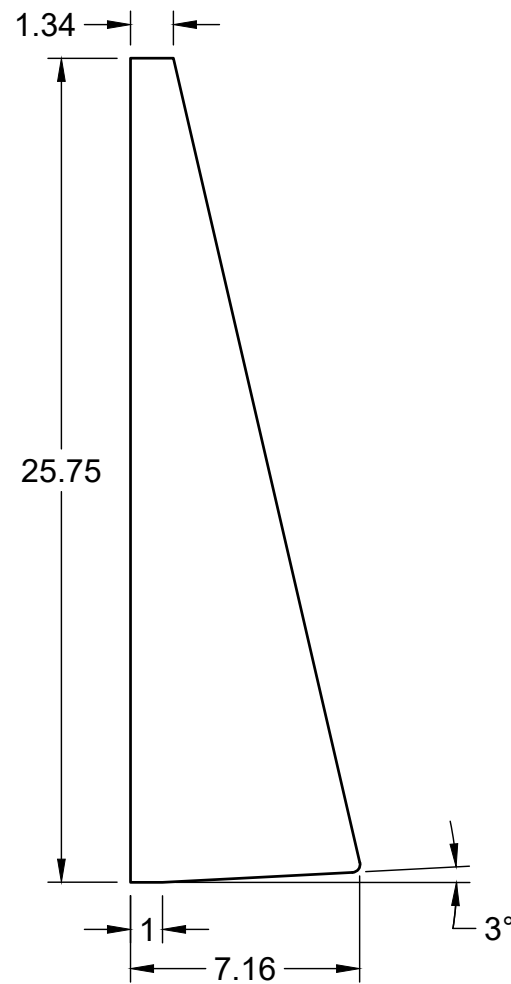

ARR 301 DOUBLE SEAT FRAME  
UPPER TRIM BOARD  
 PN: ARR-301-0013

MATERIAL: 1/2" CABINET GRADE PLYWOOD,  
 FORMICA 920-58 'ALMOND' MATTE FINISH  
 LAMINATE OUTSIDE SURFACE AND EDGES,  
 WHITE LAMINATE INSIDE SURFACE

ARR 301 SINGLE SEAT FRAME  
UPPER TRIM BOARD - RIGHT  
 PN: ARR-301-0012

MATERIAL: 1/2" CABINET GRADE PLYWOOD,  
 FORMICA 920-58 'ALMOND' MATTE FINISH  
 LAMINATE OUTSIDE SURFACE AND EDGES,  
 WHITE LAMINATE INSIDE SURFACE

NOTE: ARR-301-0014 LEFT SIDE TRIM IS  
 MIRROR OF RIGHT SIDE

ALASKA RAILROAD  
 CORPORATION  
 ENGINEERING SERVICES

PROJECT			MOTIVE POWER AND EQUIPMENT PASSENGER COACHES
TITLE			ARR 301 DINING SEAT FRAMES DOUBLE & SINGLE UPPER SIDE TRIM BOARDS
APPROVED	ARRC	SCALE	1:6
CHECKED	ARRC	DATE	10/28/2022
DRAWN	CDL	SHEET 1/1	